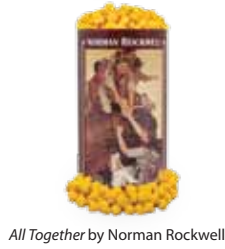

We give you all the flavor of our Microwave Butter Popcorn but with half the fat and 0 grams of trans fats.

Net Wt. 45 oz. ⊖ \$18.00 UD GF

Kettle Corn Microwave ~ 18 Pack

Experience the combination of the sweet, yet salty flavor of Kettle Corn anytime with our convenient microwave bag.

Net Wt. 45 oz. ✓ \$18.00 UD GF

Cheddar Cheese

Made with real Wisconsin Cheddar Cheese, each freshly popped kernel is a savory blend of cheeses that will keep you coming back for more.

Net Wt. 8 oz. ● \$18.00 GF