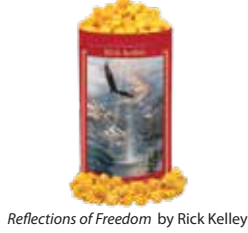

Cheddar Cheese

Made with real Wisconsin Cheddar Cheese, each freshly popped kernel is a savory blend of cheeses that will keep you coming back for more.

Net Wt. 8 oz. ● $20.00 GF

Jalapeño Cheese

The unmistakable zip of jalapeño pepper gives this feisty popcorn flavor its heat. Perfect for those who like their snacks with a little kick.

Net Wt. 8 oz. ■ $20.00 GF